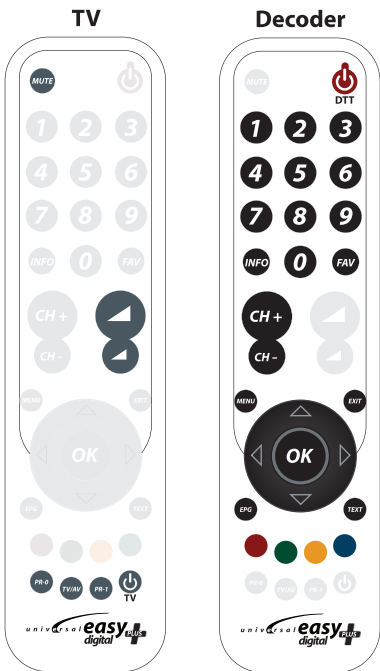

Insertion des piles

Soulevez le couvercle du logement des piles et insérez 2 piles AAA (1,5V) en respectant la polarité +/-

Programmation online

1. Prenez note de la marque et du modèle de l'appareil que vous désirez contrôler.

2. Connectez-vous au site

www.gbs-elettronica.it/universal et suivez la simple procédure guidée.

S'il n'est pas possible de se connecter à internet, suivez une des procédures suivantes.

Programmation directe

Cherchez la marque de l'appareil à contrôler dans la liste qui se trouve dans ce manuel (si vous ne trouvez pas la marque, lancez la recherche automatique).

Note: pour les télécommande avec TNT intégrée, programmez le même code.

Programmation du TV

1. Maintenez enfoncées les touches et jusqu'à ce que le voyant reste allumé.

2. Avec le voyant allumé, introduisez le premier code à quatre chiffres que vous avez trouvé. Le