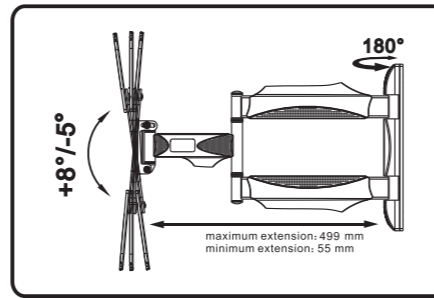

ELB-2642

LCD/LED/PLASMA slim wall mount
Supporto SLIM per monitor LCD/LED/PLASMA

 30kg
 400x400
 fino a / up to
 +8°/-5°
 +180°
 +180°
 4,9-55cm

- A -  (M4x25)-4pcs
- B -  (M5x25)-4pcs
- C -  (M6x25)-4pcs
- D -  (M8x25)-4pcs
- E -  (Φ13×Φ6.2×1.5)-4pcs
- F -  (Φ17×Φ8.2×12)-4pcs
- G -  (10mm)-1pcs
- H -  (7x80)-4pcs
- I -  (Φ10×Φ7×60)-4pcs
- J -  (M6x12)-4pcs
- K -  (M6)-4pcs
- L -  (M8x50)-4pcs