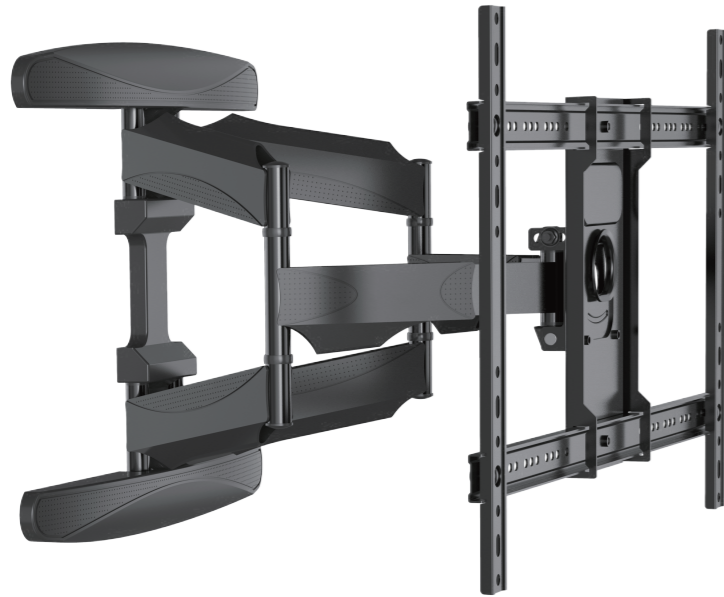

# ELB-4080

LCD/LED/PLASMA slim wall mount  
Supporto SLIM per monitor LCD/LED/PLASMA

- 45Kg
- 600x400  
fino a / up to
- +8°/-5°
- +180°
- 5,8-50cm

5*25(mm) – 4Pcs	13*6.2*1.5(mm) – 4Pcs
6*25(mm) – 4Pcs	M10 – 1Pcs
8*25(mm) – 4Pcs	6*8(mm) – 2Pcs
7*80 – 6Pcs	6*20(mm) – 4Pcs
10*7*60 – 6Pcs	M6 – 4Pcs
17*8.2*12(mm) – 4Pcs	8*50(mm) – 4Pcs