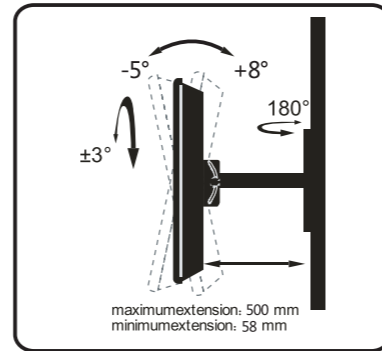

# ELB-4080

LCD/LED/PLASMA slim wall mount  
Supporto SLIM per monitor LCD/LED/PLASMA

- 45Kg
- 600x400  
fino a / up to
- +8°/-5°
- +180°
- 5,8-50cm

5*25(mm) – 4Pcs	13*6.2*1.5(mm) – 4Pcs
6*25(mm) – 4Pcs	M10 – 1Pcs
8*25(mm) – 4Pcs	6*8(mm) – 2Pcs
7*80 – 6Pcs	6*20(mm) – 4Pcs
10*7*60 – 6Pcs	M6 – 4Pcs
17*8.2*12(mm) – 4Pcs	8*50(mm) – 4Pcs